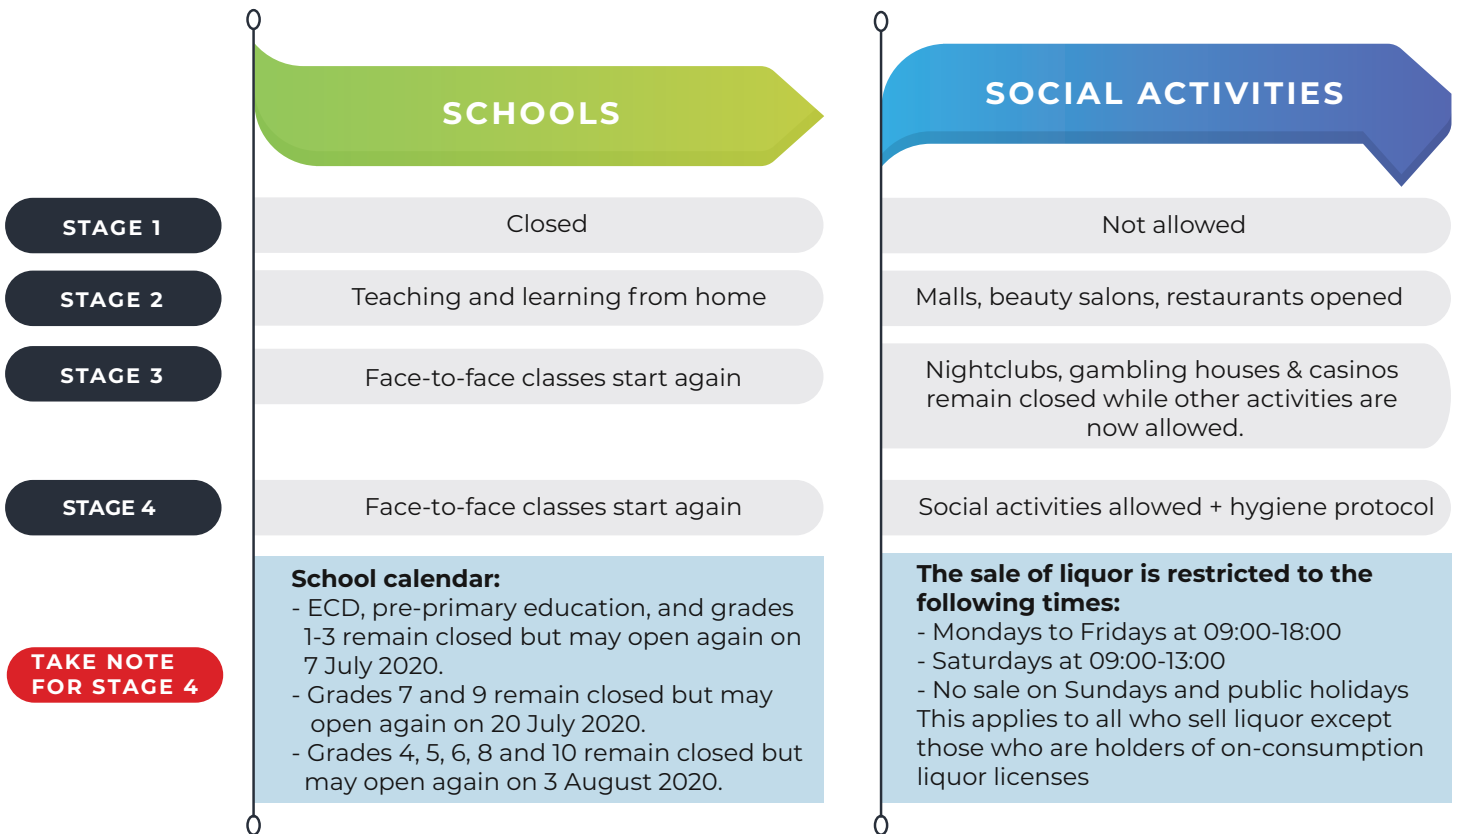

STAGE 1

STAGE 2

STAGE 3

STAGE 4

TAKE NOTE

NAMIBIA COVID-19 STAGES

DO THE RIGHT THING!

If you use social media or any other form of media to spread false information (without checking if it is in fact true) about someone's COVID-19 status or any other fake news about the state of COVID-19, you will be guilty of a crime!

If you fail to follow the instructions given by the Government, you will also be guilty of a crime. The price you pay could either be a N\$2000 fine or spending 6 months in prison!

WHAT IS HYGIENE PROTOCOL?